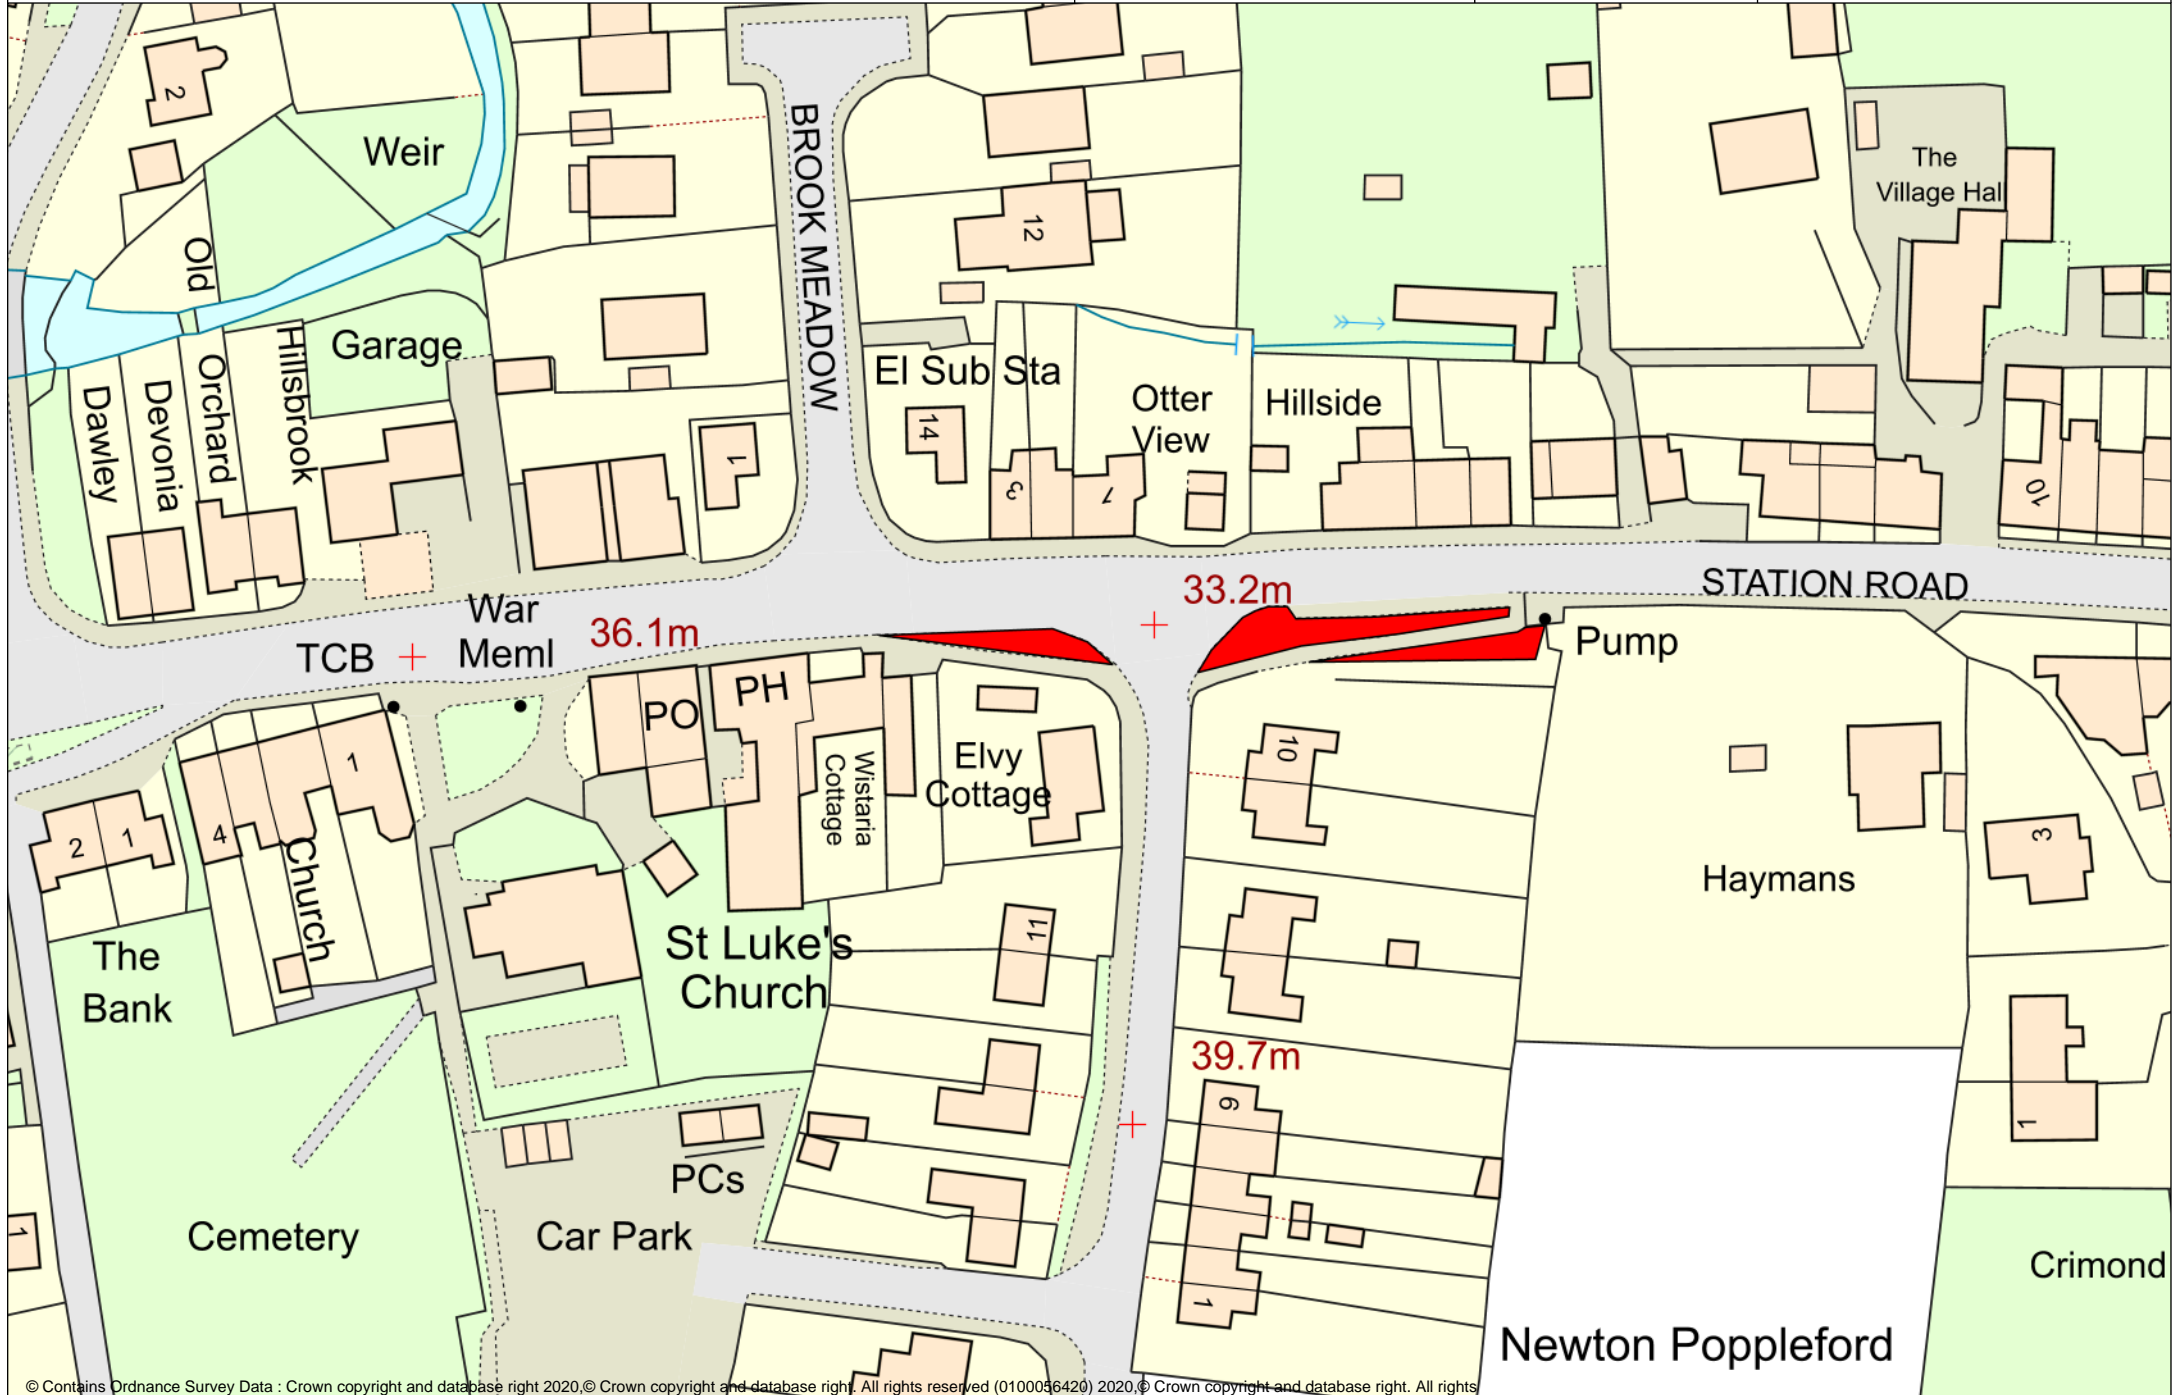

Scale: 1:1480

# A3052 Bus Stop Alcoves Map 31

One eastbound, one westbound

All Saints CP

Author:

Date: 26/10/2020

Scale: 1:2959

Scale: 1:1480

Scale: 1:1480