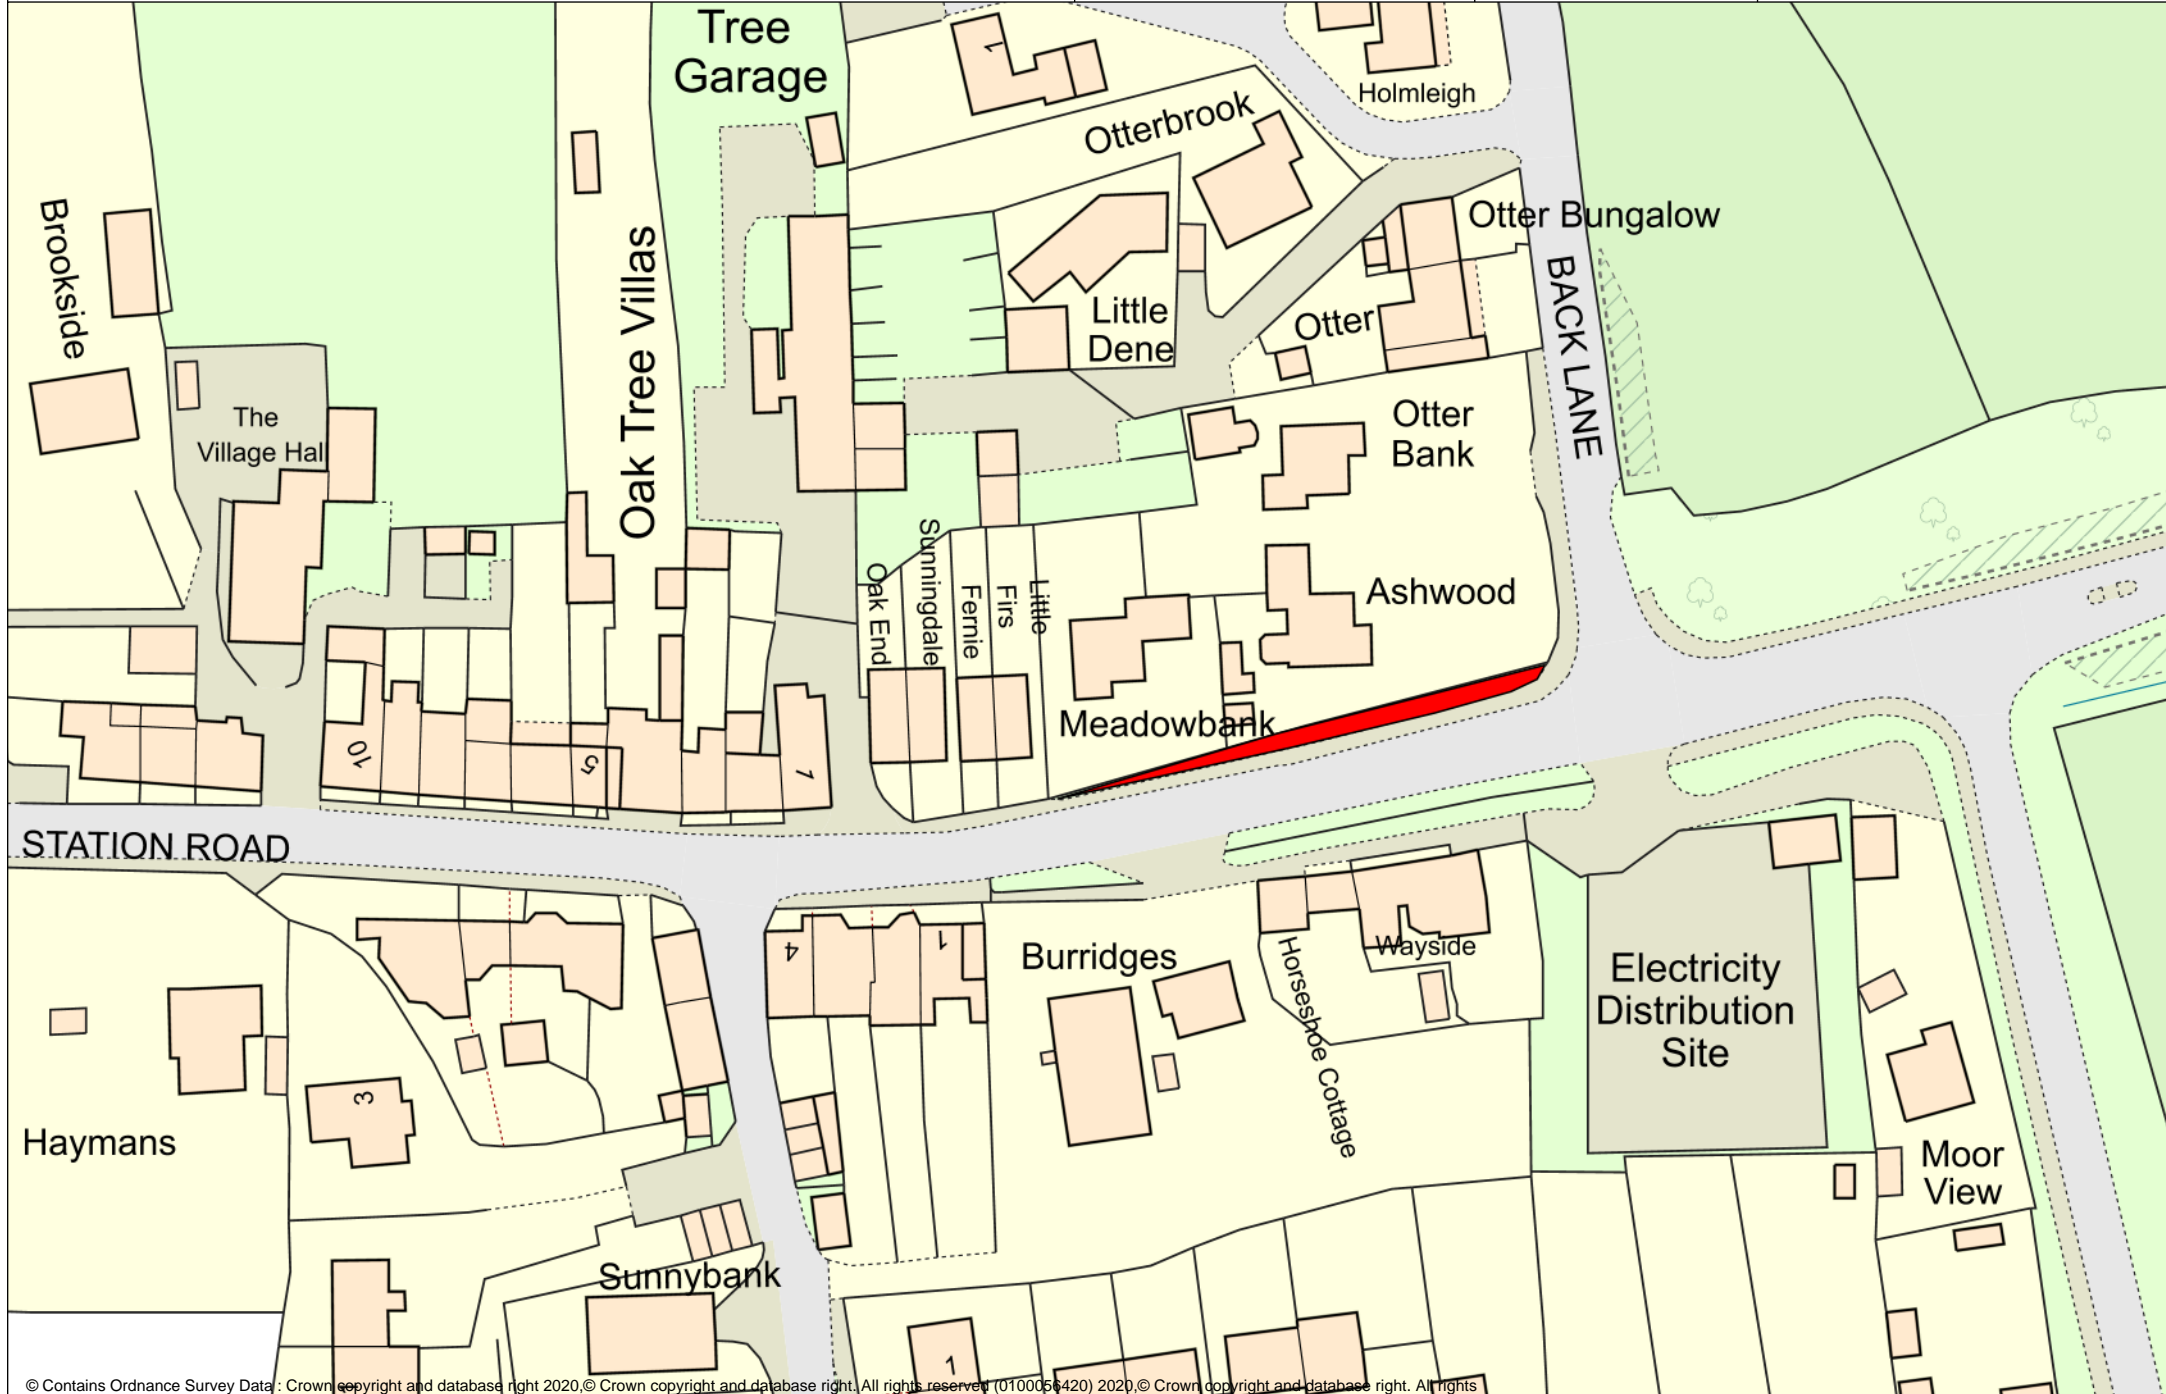

Scale: 1:1480

# A3052 Bus Stop Alcoves Map 31

One eastbound, one westbound

All Saints CP

Author:

Date: 26/10/2020

Scale: 1:2959

Scale: 1:1480

Scale: 1:1480