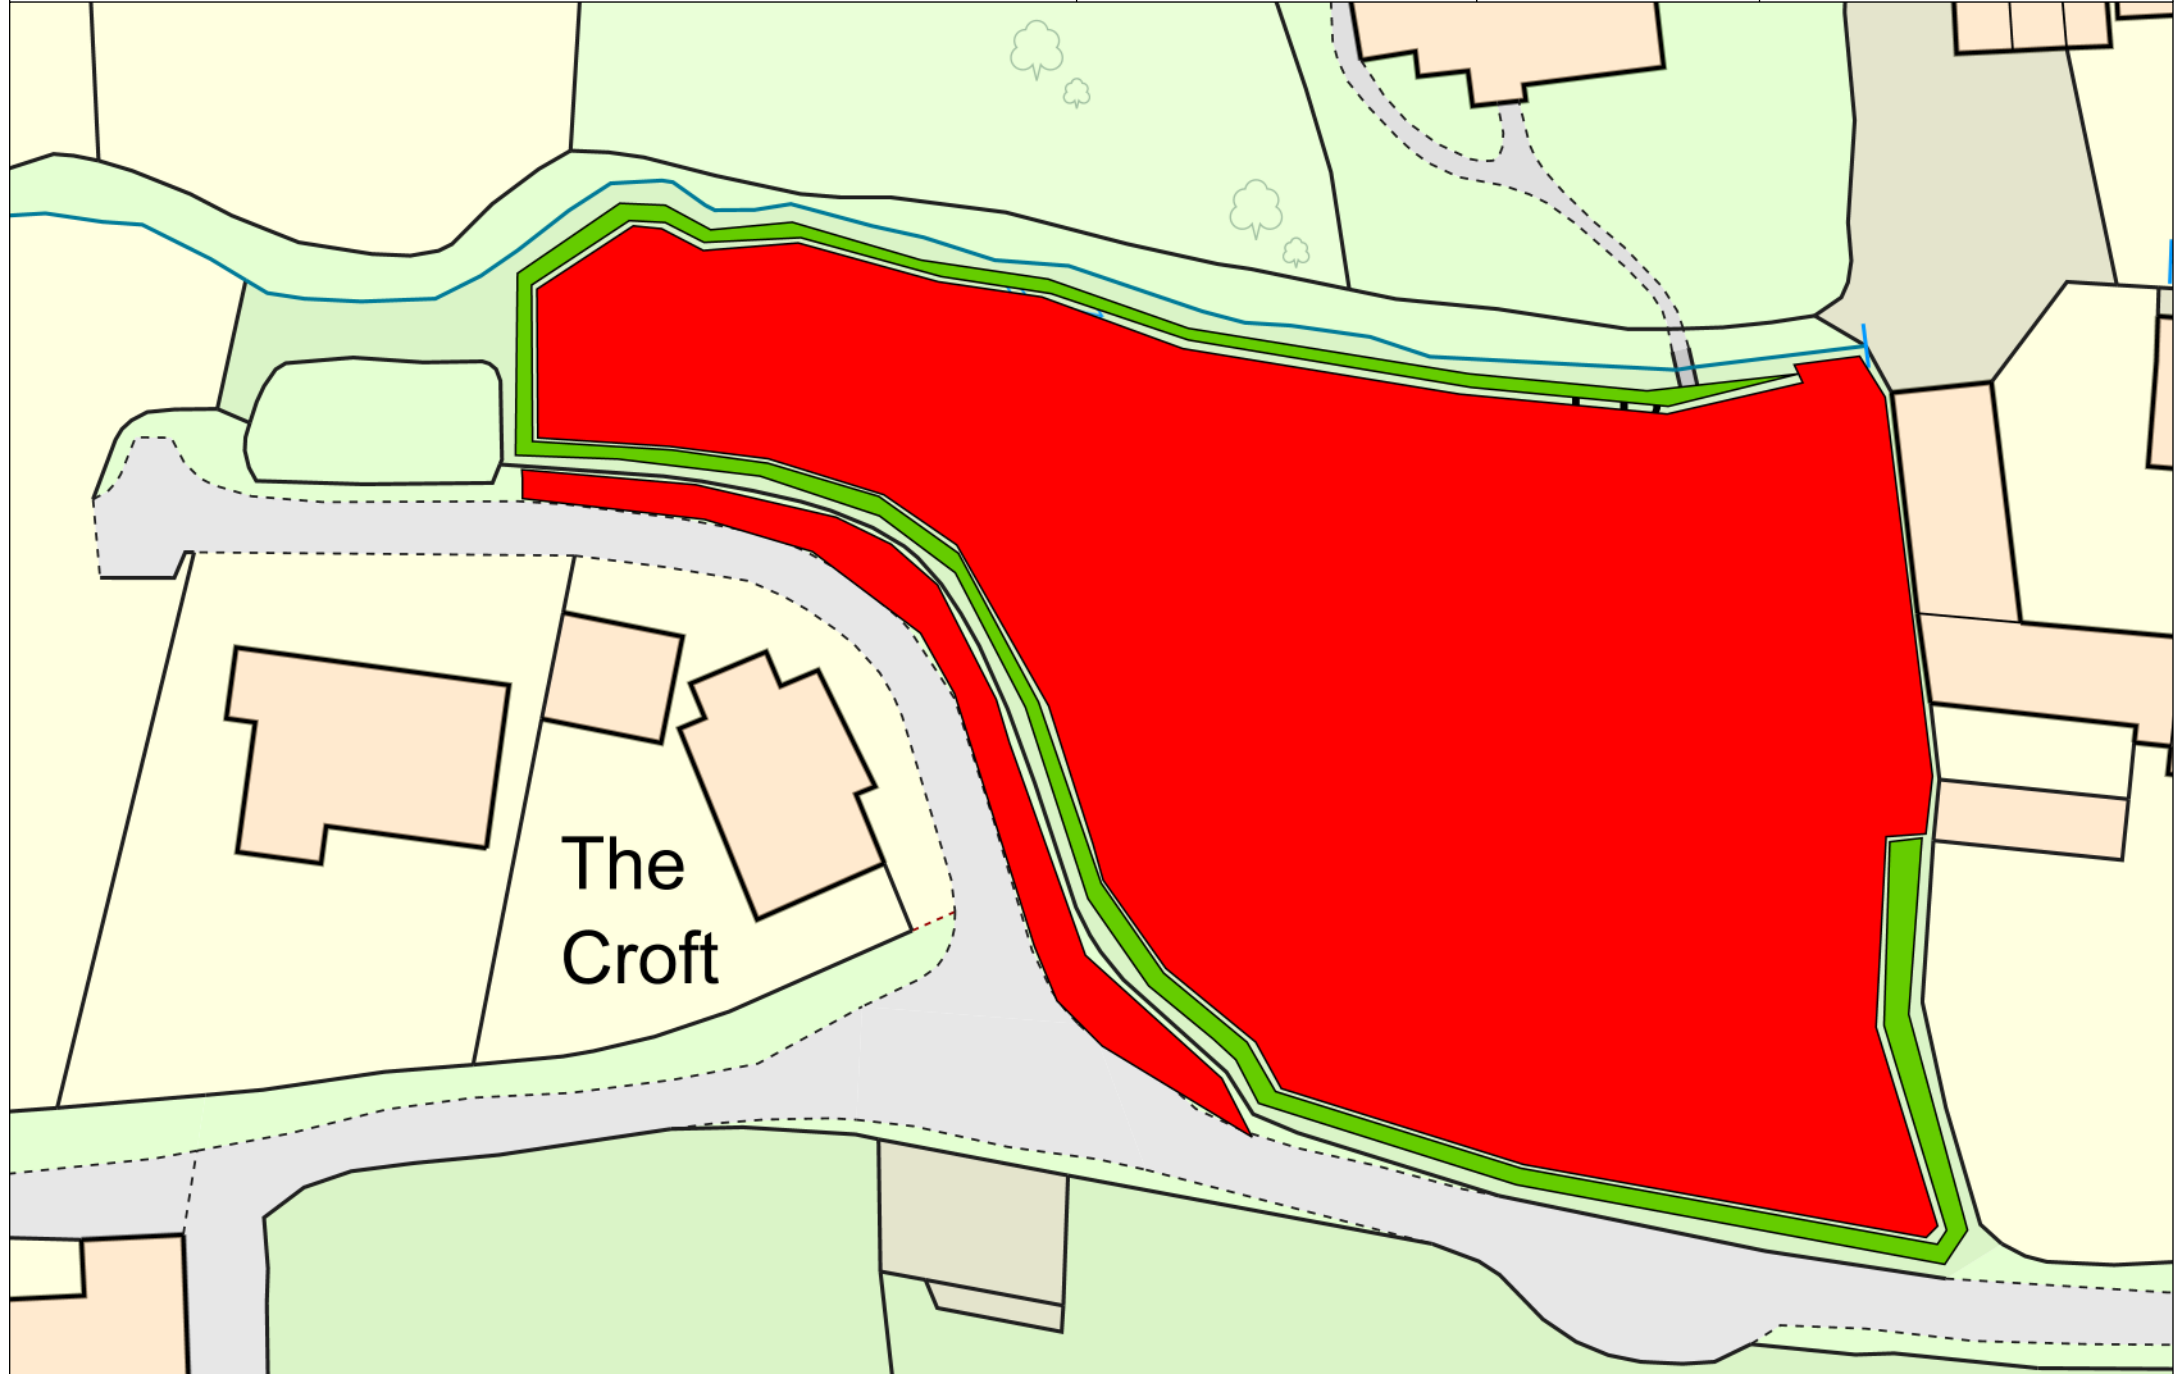

Scale: 1:2960

Scale: 1:740

St Gregory's Church

The Croft

Streamsides grass cuts along southern bank and northern bank off. church ONLY!

Slightly Foxed

FB