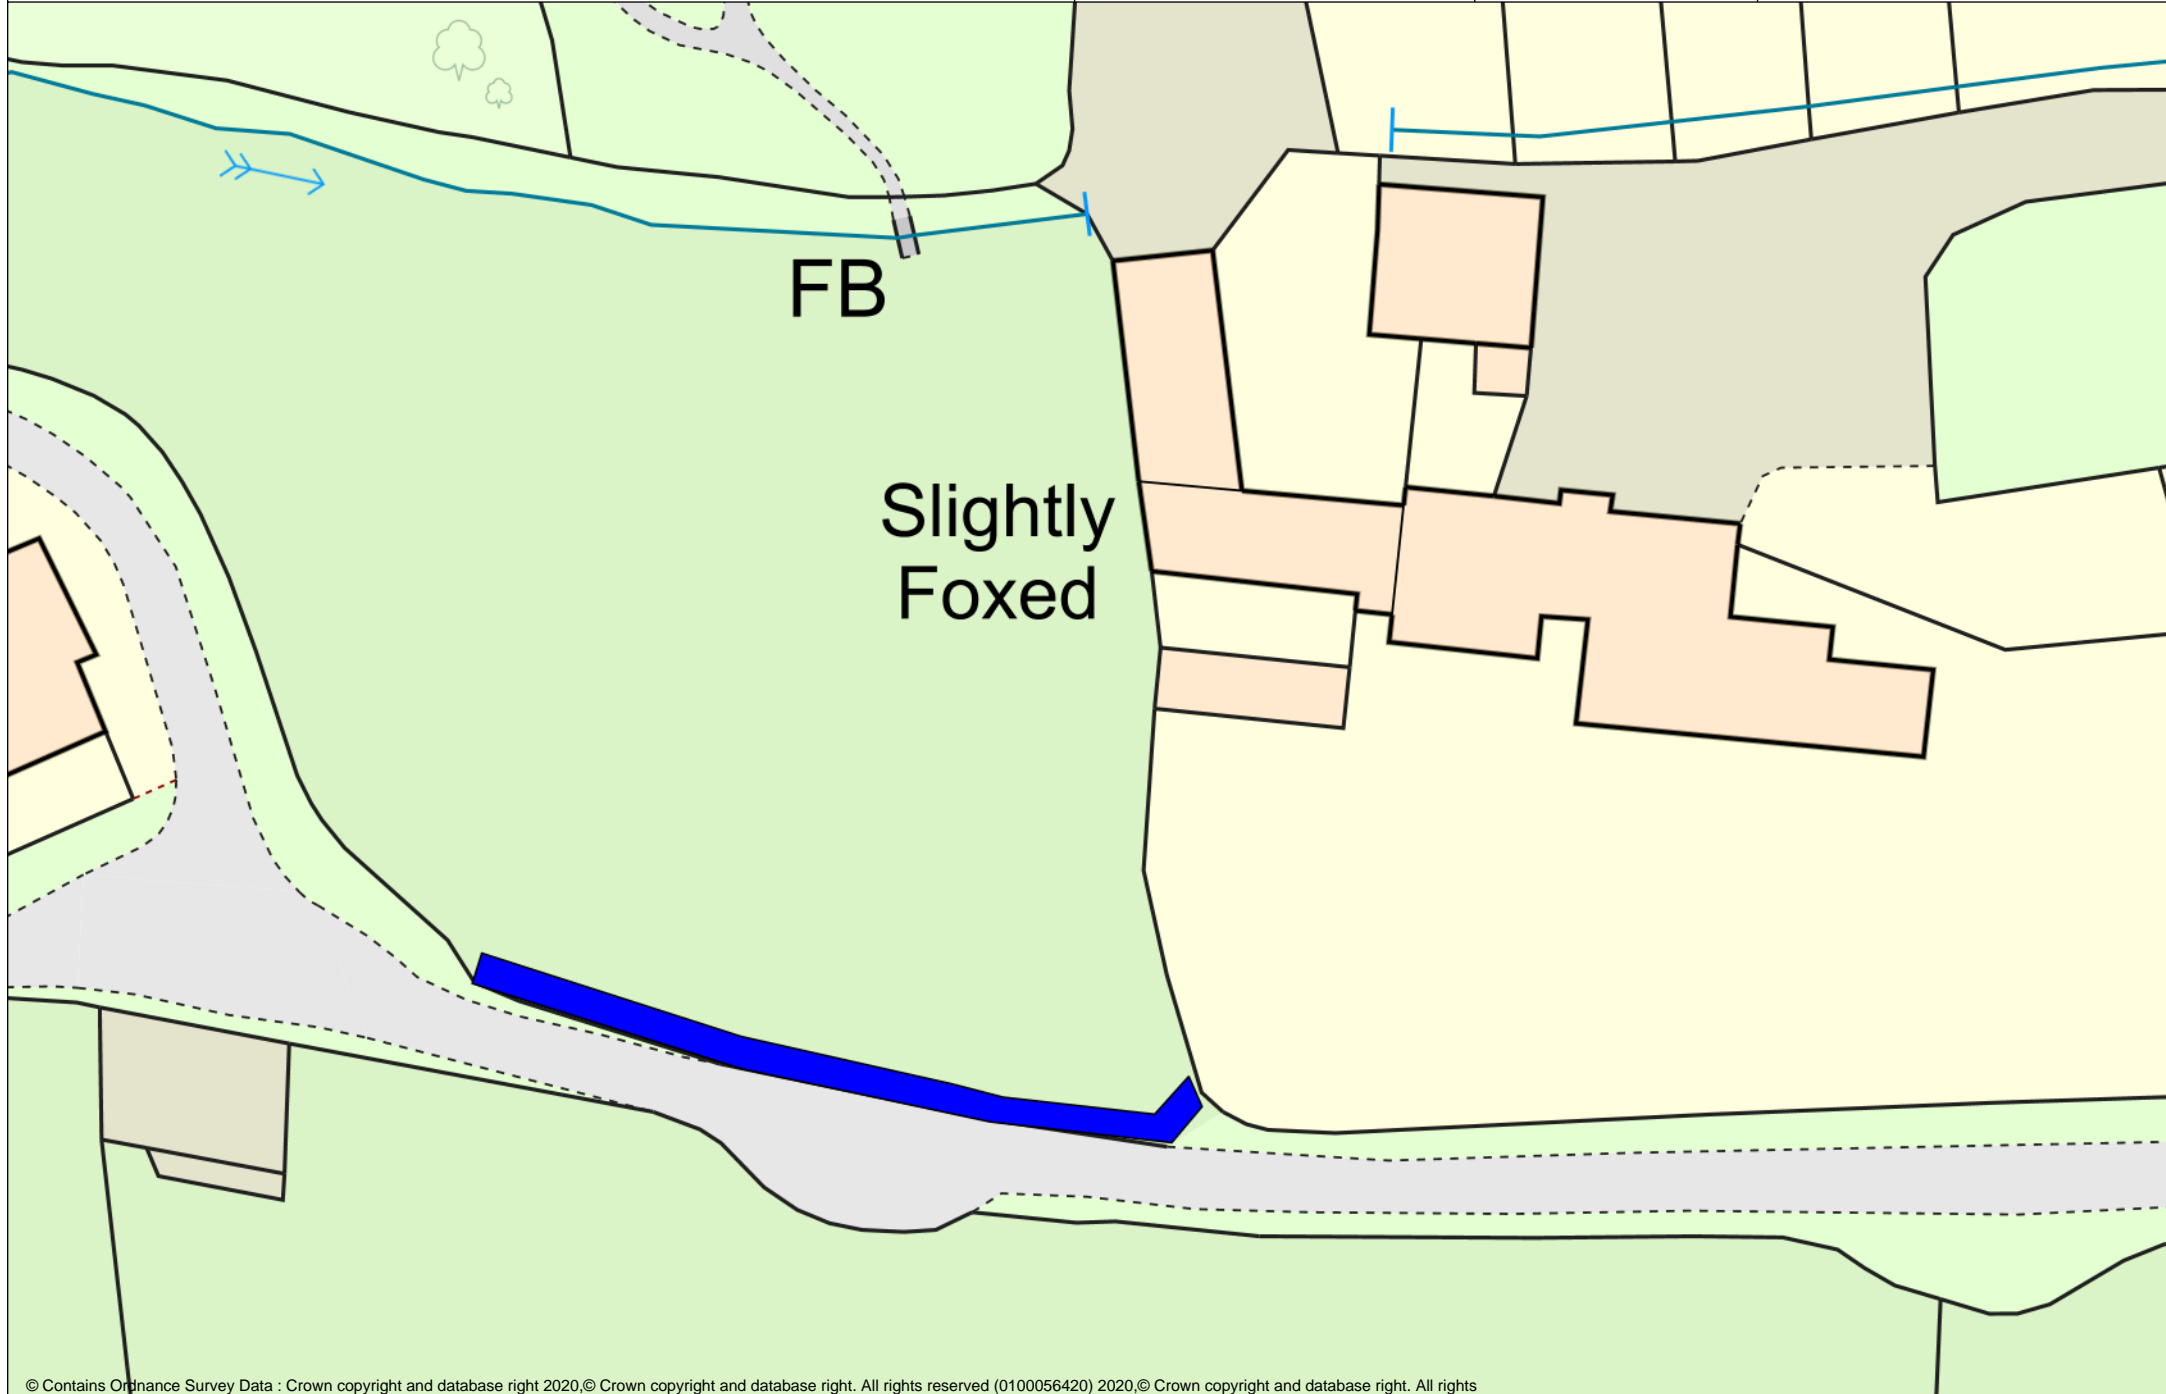

Scale: 1:2960

Scale: 1:740

St Gregory's Church

The Croft

Streamsides grass cuts along southern bank and northern bank off. church ONLY!

Slightly Foxed

FB